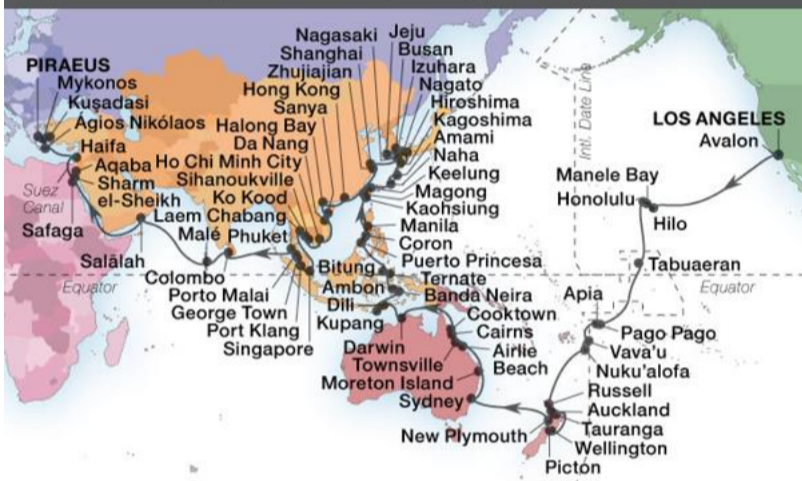

ANNOUNCING OUR 2022 WORLD CRUISE

EXTRAORDINARY HORIZONS

LOS ANGELES TO ATHENS | SEABOURN SOJOURN

145 DAYS | 72 PORTS | 28 COUNTRIES | 20 OVERNIGHT STAYS

Dear Traveller,

This port-rich World Cruise features 20 overnight stays in world-renowned destinations such as Sydney, Australia and Ho Chi Minh City (Saigon), Vietnam as well as a two-night/three-day stay in Shanghai, People's Republic of China.

Guests who were booked on a previous full Seabourn World Cruise receive a 5% Repeat World Cruise Guest Discount. They will also qualify for a 50% reduced deposit and 3% Pay-in-Full Savings if paid in full by May 31, 2021.

145-DAY WORLD CRUISE: EXTRAORDINARY HORIZONS

Los Angeles to Piraeus (Athens) | January 11, 2022

ALL FULL WORLD CRUISE GUESTS RECEIVE:

Gala Bon Voyage dinner & overnight hotel stay at the Ritz Carlton – Marina Del Rey prior to departure in Los Angeles

EXCLUSIVELY FOR REPEAT WORLD CRUISE GUESTS:

5% Repeat World Cruise Guest Discount

WORLD CRUISE SEGMENTS AMENITIES

With a range from 22 to 89 days in duration, 2022 World Cruise segments cover the most desirable destinations in different regions of the globe. Your clients can book their World Cruise segment and enjoy: